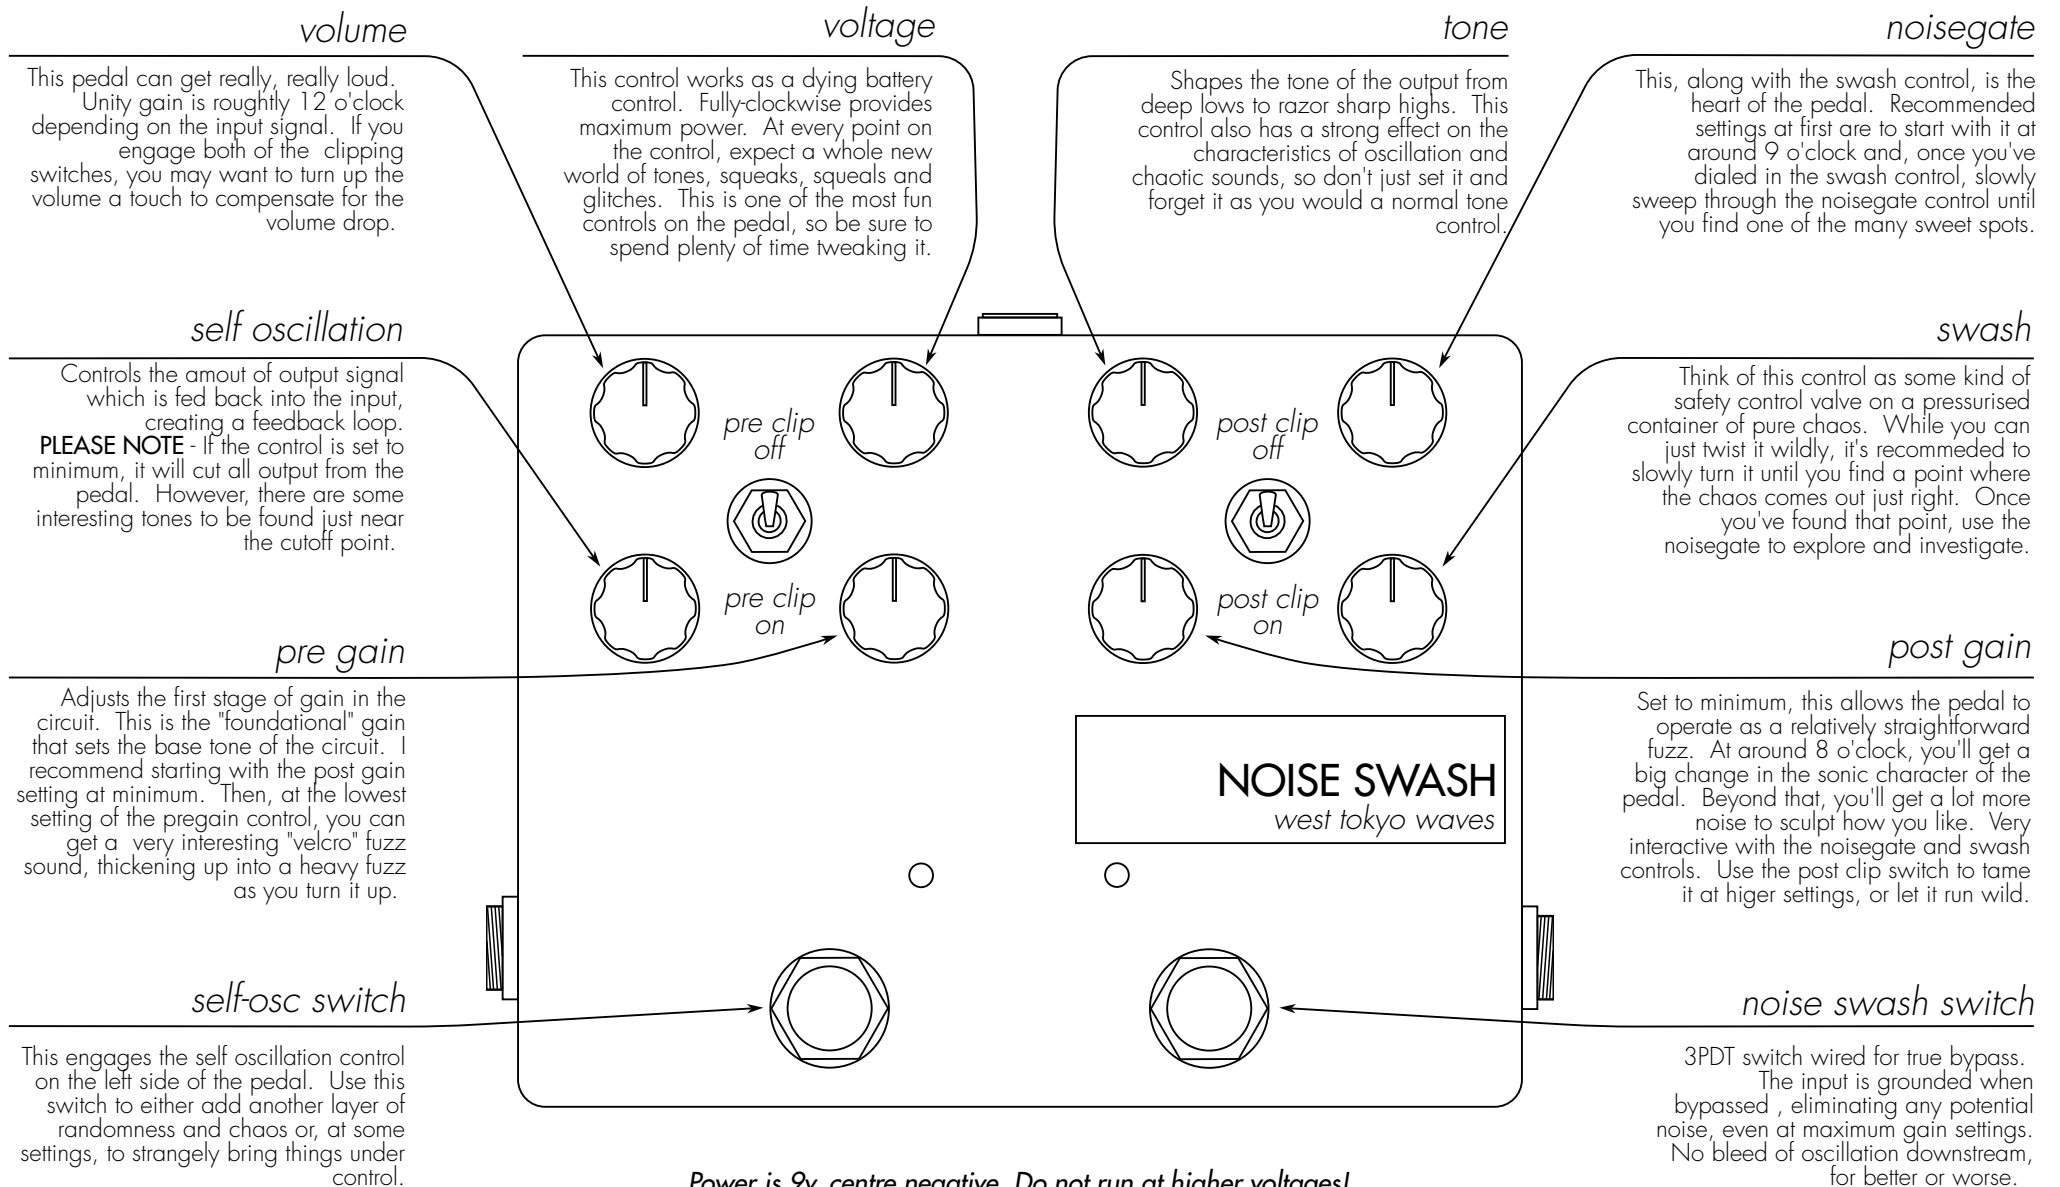

# NOISE SWASH USER GUIDE

**Power is 9v, centre negative. Do not run at higher voltages!**  
Go have fun out there. west tokyo waves 2026  
officially licensed from AMS Company.